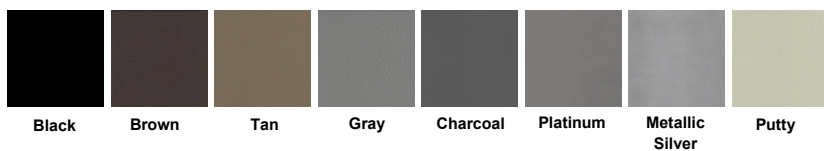

Barricks

MANUFACTURING COMPANY

Providing USA Quality Made Tables Since 1953

Utility Table w Shelf- In Stock Options

● - Selection is available in stock

		Top		Edge				Top		Edge				Top		Edge		
		HPL	TFL	T-mold	3MM			HPL	TFL	T-mold	3MM			HPL	TFL	T-mold	3MM	
	Fusion Maple	●		●	●		Solar Oak	●	●	●	●		Shaker Cherry	●	●	●	●	
	Quartered Oak	●	●	●	●		Studio Teak	●			●		Biltmore Cherry	●	●	●	●	
	Nepal Teak	●			●		English Oak	●			●		Empire Mahogany	●	●	●	●	
	River Cherry	●			●		Bullseye Red	●					Black	●		●	●	
	Montana Walnut	●	●	●	●		Graphite Nebula	●			●		Designer White	●			●	
	Wild Cherry	●	●	●	●		Cocobala	●	●	●	●		Pewter Brush	●			●	
	Hunter Green	●					Manitoba Maple	●		●	●		Skyline Walnut	●			●	
	Cafelle	●	●	●	●		Asian Sand	●			●		Persian Blue	●				
	Marigold	●					Dove Grey	●		●	●		Windsor Mahogany	●	●	●	●	
	Fonthill Pear	●	●	●	●		Grey Nebula	●			●		Figured Mahogany	●		●	●	
	Hard Rock Maple		●	●	●		Glacier		●	●	●		Ash		●	●	●	
							Putty				●	●		Truffle		●	●	●
														Volunteer Walnut		●		
														Brown			●	●

Paint Selections— Apron/ Leg

Barricks Manufacturing Company

800-404-6843

sales@barricks.net