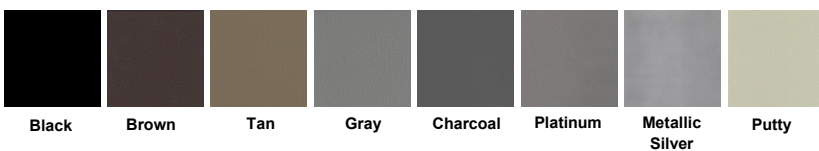

Barricks

MANUFACTURING COMPANY

Providing USA Quality Made Tables Since 1953

Seminar- In Stock Options

•- Selection is available in stock

		Top		Edge				Top		Edge				Top		Edge	
		HPL	TFL	T-mold	3MM			HPL	TFL	T-mold	3MM			HPL	TFL	T-mold	3MM
	Fusion Maple	•		•	•		Solar Oak	•	•	•	•		Shaker Cherry	•	•	•	•
	Quartered Oak	•	•	•	•		Studio Teak	•			•		Biltmore Cherry	•	•	•	•
	Nepal Teak	•			•		English Oak	•			•		Empire Mahogany	•	•	•	•
	River Cherry	•			•		Bullseye Red	•					Black	•		•	•
	Montana Walnut	•	•	•	•		Graphite Nebula	•			•		Designer White	•			•
	Wild Cherry	•	•	•	•		Cocobala	•	•	•	•		Pewter Brush	•			•
	Hunter Green	•					Manitoba Maple	•		•	•		Skyline Walnut	•			•
	Cafelle	•	•	•	•		Asian Sand	•			•		Persian Blue	•			
	Marigold	•					Dove Grey	•		•	•		Windsor Mahogany	•	•	•	•
	Fonthill Pear	•	•	•	•		Grey Nebula	•			•		Figured Mahogany	•		•	•
	Hard Rock Maple		•	•	•		Glacier		•	•	•		Ash		•	•	•
							Putty			•	•		Truffle		•	•	•
													Volunteer Walnut		•		
													Brown			•	•

Paint Selections- Apron/ Leg/ Lock

Barricks Manufacturing Company

800-404-6843

sales@barricks.net