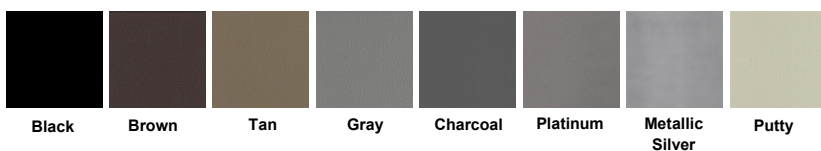

Barricks

MANUFACTURING COMPANY

Providing USA Quality Made Tables Since 1953

RF Fixed Painted Legs- In Stock Options

•- Selection is available in stock

		Top		Edge				Top		Edge		Top		Edge			
		HPL	TFL	T-mold	3MM			HPL	TFL	T-mold	3MM	HPL	TFL	T-mold	3MM		
	Fusion Maple	•		•	•		Solar Oak	•			•		Shaker Cherry	•			•
	Quartered Oak	•		•	•		Studio Teak	•			•		Biltmore Cherry	•			•
	Nepal Teak	•			•		English Oak	•			•		Empire Mahogany	•		•	•
	River Cherry	•			•		Bullseye Red	•					Black	•		•	•
	Montana Walnut	•		•	•		Graphite Nebula	•			•		Designer White	•			•
	Wild Cherry	•		•	•		Cocobala	•			•		Pewter Brush	•			•
	Hunter Green	•					Manitoba Maple	•			•		Skyline Walnut	•			•
	Cafelle	•			•		Asian Sand	•			•		Persian Blue	•			
	Marigold	•					Dove Grey	•		•	•		Windsor Mahogany	•			•
	Fonthill Pear	•			•		Grey Nebula	•			•		Figured Mahogany	•		•	•
	Hard Rock Maple				•		Glacier				•		Ash				•
							Putty			•	•		Truffle				•
													Volunteer Walnut				
													Brown			•	•

Paint Selections— Apron/ Leg/ Lock

Barricks Manufacturing Company

800-404-6843

sales@barricks.net