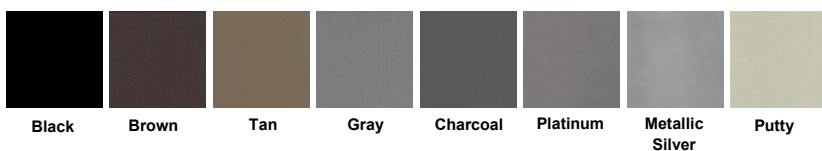

Barricks

MANUFACTURING COMPANY

Providing USA Quality Made Tables Since 1953

RF Fixed Chrome Legs- In Stock Options

●- Selection is available in stock

		Top		Edge				Top		Edge				Top		Edge	
		HPL	TFL	T-mold	3MM			HPL	TFL	T-mold	3MM			HPL	TFL	T-mold	3MM
	Fusion Maple	●		●	●		Solar Oak	●			●		Shaker Cherry	●			●
	Quartered Oak	●		●	●		Studio Teak	●			●		Biltmore Cherry	●			●
	Nepal Teak	●			●		English Oak	●			●		Empire Mahogany	●		●	●
	River Cherry	●			●		Bullseye Red	●					Black	●		●	●
	Montana Walnut	●		●	●		Graphite Nebula	●			●		Designer White	●			●
	Wild Cherry	●		●	●		Cocobala	●			●		Pewter Brush	●			●
	Hunter Green	●					Manitoba Maple	●			●		Skyline Walnut	●			●
	Cafelle	●			●		Asian Sand	●			●		Persian Blue	●			
	Marigold	●					Dove Grey	●		●	●		Windsor Mahogany	●			●
	Fonthill Pear	●			●		Grey Nebula	●			●		Figured Mahogany	●		●	●
	Hard Rock Maple				●		Glacier				●		Ash				●
							Putty			●	●		Truffle				●
													Volunteer Walnut				
													Brown			●	●

Paint Selections— Apron Only

Barricks Manufacturing Company

800-404-6843

sales@barricks.net